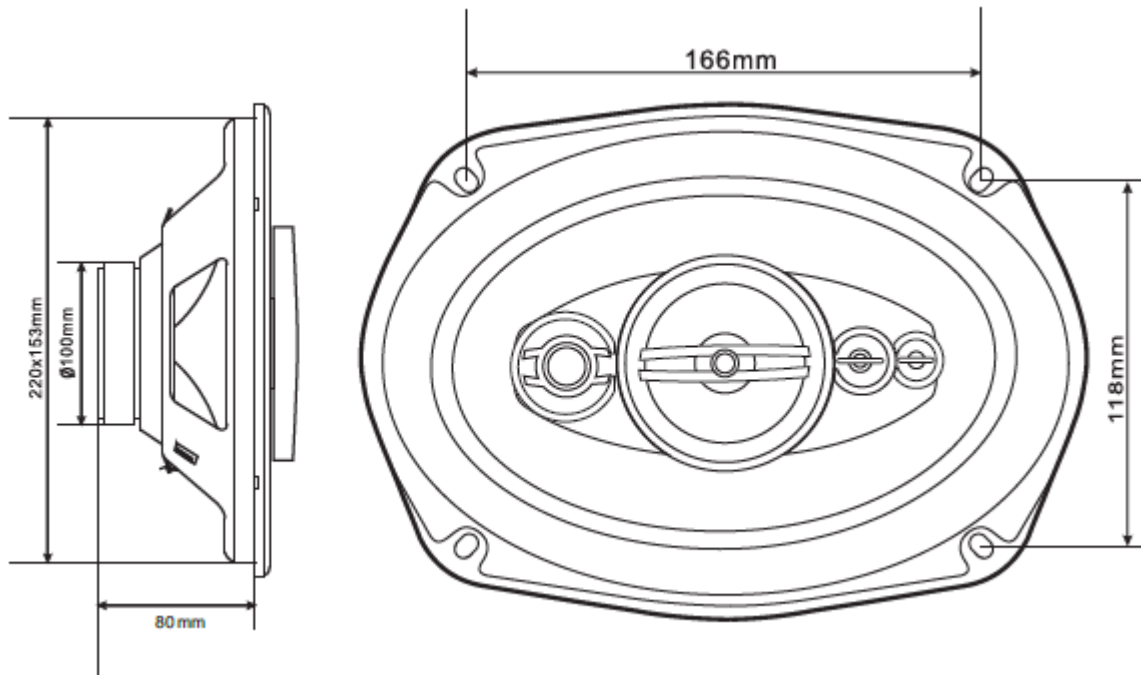

■ CONTENTS

■ WIRING CONNECTION (Fig. 1)

Please watch for polarity

■ CONNECTION DIAGRAM

■ CONNECTION DIAGRAM

- ⑤ Car stereo
- ⑥ Left
- ⑦ Right
- ⑧ Red
- ⑨ Black
- ⑩ Red
- ⑪ Black
- ⑫ Left speaker (4 ohms)
- ⑬ Right speaker (4 ohms)