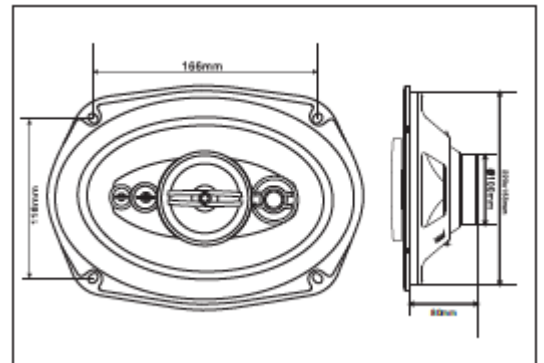

■ CONTENTS

■ WIRING CONNECTION (Fig. 1)

Please watch for polarity

■ CONNECTION DIAGRAM

■ CONNECTION DIAGRAM

- ⑤ Car stereo
- ⑥ Left
- ⑦ Right
- ⑧ Red
- ⑨ Black
- ⑩ Red
- ⑪ Black
- ⑫ Left speaker (4 ohms)
- ⑬ Right speaker (4 ohms)